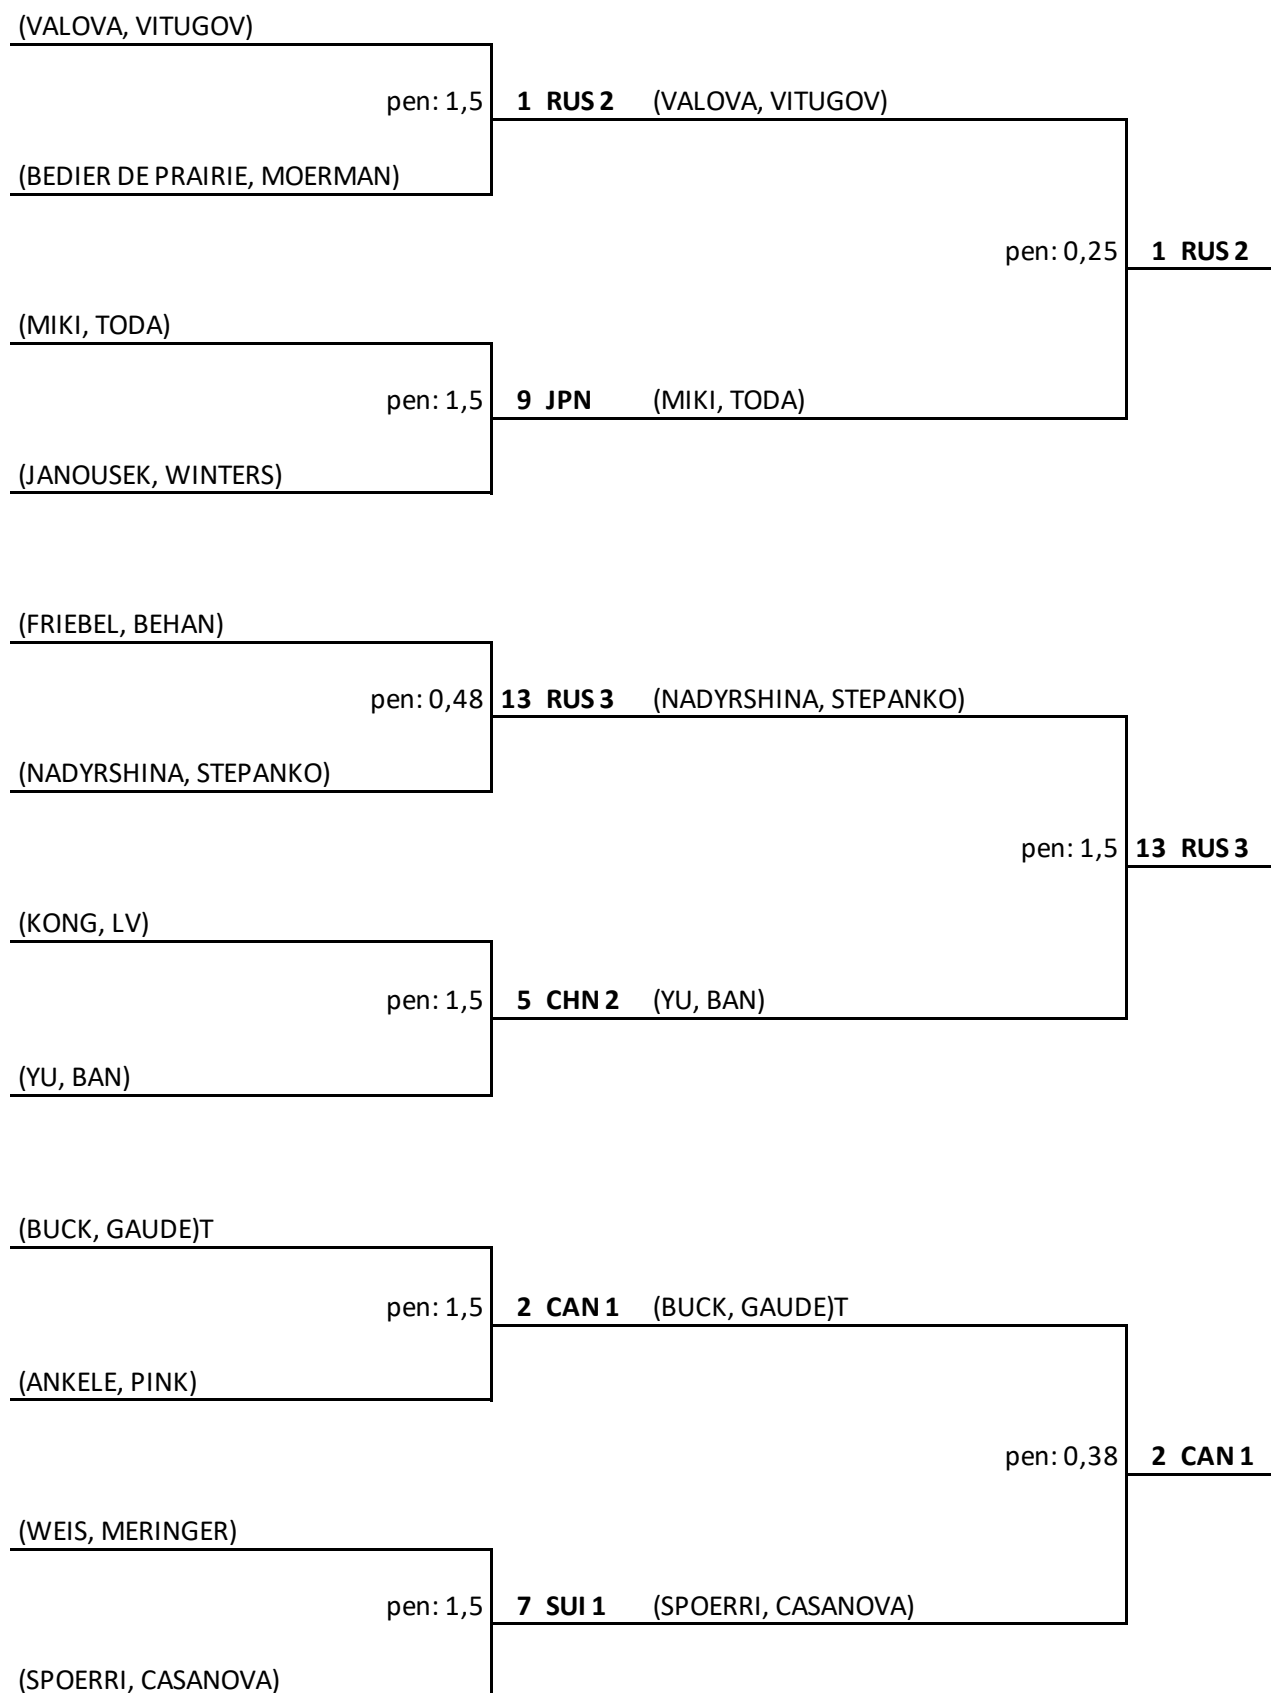

FIS SNOWBOARD WJC - Team event
ROGA

1/4 final

1/2 final